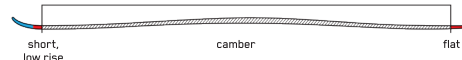

SKI + BIN ¥77,000(税込)

KEY FEATURES

Carbon I-Beam, Hybritech

CONSTRUCTION

ROCKER PROFILE | SPEED ROCKER

SIZES (CM):	142, 149, 156, 163
DIMENSIONS (MM):	126-76-110
ROCKER:	Speed Rocker
RADIUS (M):	11.8 @ 156
CORE:	Aspen Light
BINDING:	Marker ER3 10 Compact Quikclik