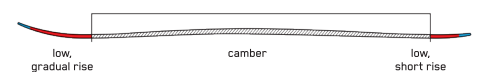

¥104,500(税込)

KEY FEATURES

Ti Spyne, Carbon Overdrive, Snophobic Topsheet

CONSTRUCTION

ROCKER PROFILE | ALL-TERRAIN ROCKER

SIZES (CM):	172, 179, 186
DIMENSIONS (MM):	136-106-124
ROCKER:	All-Terrain Rocker
WEIGHT (G) / RADIUS (M):	1552 / 22 @ 179
CORE:	Paulownia Tour Light