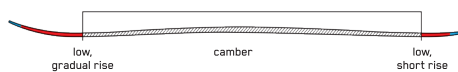

¥66,000(税込)

KEY FEATURES

Slantwall

CONSTRUCTION

ROCKER PROFILE | ALL-TERRAIN ROCKER

SIZES (CM):	156, 163, 170, 177
DIMENSIONS (MM):	130-85-113
ROCKER:	All-Terrain Rocker
RADIUS (M):	13.3 @ 170
CORE:	Aspen Veneer