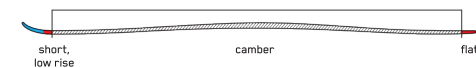

SKI + BIN ¥44,000(税込)

KEY FEATURES

Full Wood Core, Triaxial Braid

CONSTRUCTION

ROCKER PROFILE | SPEED ROCKER

SIZES (CM):	134, 144, 154
DIMENSIONS (MM):	104-68-88
ROCKER:	Speed Rocker
RADIUS (M):	16 @ 144
CORE:	Aspen
BINDING:	Marker FDT 7.0