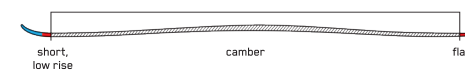

SKI + BIN ¥99,000(税込)

KEY FEATURES

Dark Matter Damping, Carbon I-Beam, Powerwall

CONSTRUCTION

ROCKER PROFILE | SPEED ROCKER

SIZES (CM): 156, 162, 168, 174

DIMENSIONS (MM): 126-73-108

ROCKER: Speed Rocker