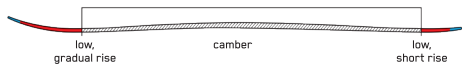

¥108,900(税込)

KEY FEATURES

Ti Spyne, Carbon Overdrive, Snophobic Topsheet

CONSTRUCTION

ROCKER PROFILE | ALL-TERRAIN ROCKER

SIZES (CM):	163, 170, 177
DIMENSIONS (MM):	113-80-100
ROCKER:	All-Terrain Rocker
WEIGHT (G) / RADIUS (M):	968 / 18 @ 163
CORE:	Balsa/Paulownia Tour Ultra Light