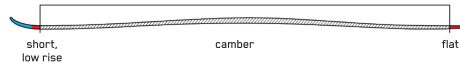

CONSTRUCTION

ROCKER PROFILE | SPEED ROCKER

SIZES (CM):	146, 153, 160, 167
DIMENSIONS (MM):	115-72-103
ROCKER:	Speed Rocker
RADIUS (M):	14.7 @ 160
CORE:	Aspen Veneer
BINDING:	Marker ERC 11 TCx light Quikclik