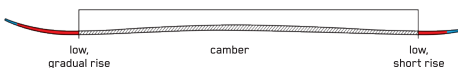

¥69,300(税込)

KEY FEATURES

Spectral Braid, Carbon Boost, Slantwall

CONSTRUCTION

ROCKER PROFILE | ALL-TERRAIN ROCKER

SIZES (CM):	149, 156, 163, 170
DIMENSIONS (MM):	127-90-113
ROCKER:	All-Terrain Rocker
RADIUS (M):	14.5 @ 163
CORE:	Aspen Veneer