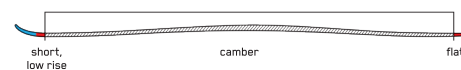

SKI + BIN ¥110,000(税込)

KEY FEATURES

Dark Matter Damping, Ti I-Beam, Powerwall

CONSTRUCTION

ROCKER PROFILE | SPEED ROCKER

SIZES (CM): 155, 160, 165, 170

DIMENSIONS (MM): 125-72-107

ROCKER: Speed Rocker