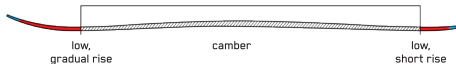

¥85,800(税込)

KEY FEATURES

Ti Y-Beam, Powerwall, Correct Flex

CONSTRUCTION

ROCKER PROFILE | ALL-TERRAIN ROCKER

SIZES (CM):	154, 161, 168, 175
DIMENSIONS (MM):	134-98-120
ROCKER:	All-Terrain Rocker
RADIUS (M):	15.6 @ 168
CORE:	Aspen Veneer