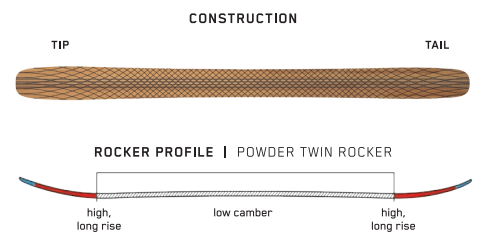

RECKONER

KEY FEATURES

Spectral Braid, Carbon Boost, TwinTech