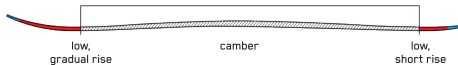

¥86,900(税込)

KEY FEATURES

Ti Spyne, Carbon Overdrive, Snophobic Topsheet

CONSTRUCTION

ROCKER PROFILE | ALL-TERRAIN ROCKER

SIZES (CM):	160, 167, 174, 181
DIMENSIONS (MM):	121-88-109
ROCKER:	All-Terrain Rocker
WEIGHT (G) / RADIUS (M):	1270 / 20 @ 174
CORE:	Paulownia Tour Light