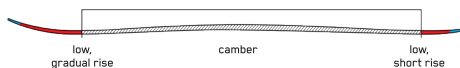

¥49,500(税込)

KEY FEATURES

Hybritech, Tapered Tip/Tail

CONSTRUCTION

ROCKER PROFILE | ALL-TERRAIN ROCKER

SIZES (CM):	145, 155, 165
DIMENSIONS (MM):	127-98-116
ROCKER:	All-Terrain Rocker
RADIUS (M):	14.3 @ 153
CORE:	Aspen Veneer