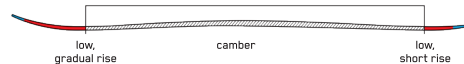

¥99,000(税込)

KEY FEATURES

Ti Y-Beam, Powerwall

CONSTRUCTION

ROCKER PROFILE | ALL-TERRAIN ROCKER

SIZES (CM):	172, 179, 186, 193
DIMENSIONS (MM):	136-108-125
ROCKER:	All-Terrain Rocker
RADIUS (M):	22.9 @ 186
CORE:	Fir/Aspen