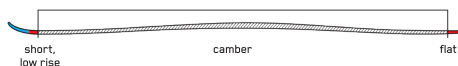

ROCKER PROFILE | SPEED ROCKER

SIZES (CM):	146, 153, 160, 167
DIMENSIONS (MM):	127-74-109
ROCKER:	Speed Rocker
RADIUS (M):	12.6 @ 160
CORE:	Aspen Veneer
BINDING:	Marker ER3 10 Compact Quikclik

ALL-NEW

DISRUPTION 81Ti ALLIANCE

速くて安定性に優れ、機敏さも備える。DISRUPTION 81Ti ALLIANCEはそんな夢のようなスキーです。Dark Matter DampingとTitanal I-Beamを搭載した女性用のピステスキー。グルーミングバーンでは抜群の乗り心地の良さを誇り、荒れた斜面でもオールマイティーに滑りを楽しめます。

SKI + BIN ¥99,000(税込)