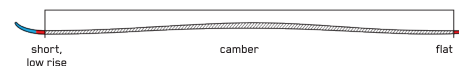

CONSTRUCTION

ROCKER PROFILE | SPEED ROCKER

SIZES (CM):	146, 153, 160, 167
DIMENSIONS (MM):	123-78-108
ROCKER:	Speed Rocker
RADIUS (M):	14.4 @ 160
CORE:	Aspen Veneer
BINDING:	Marker ER3 10 Compact Quikclik