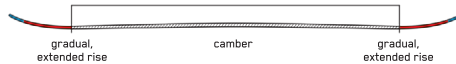

¥58,300(税込)

KEY FEATURES

Carbon Boost, TwinTech

CONSTRUCTION

ROCKER PROFILE | ALL-TERRAIN TWIN ROCKER

SIZES (CM):	149, 159, 169
DIMENSIONS (MM):	116-88-110
ROCKER:	All-Terrain Twin Rocker
RADIUS (M):	14.5 @ 169
CORE:	Aspen