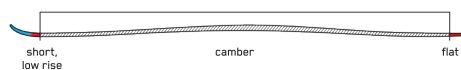

ROCKER PROFILE | SPEED ROCKER